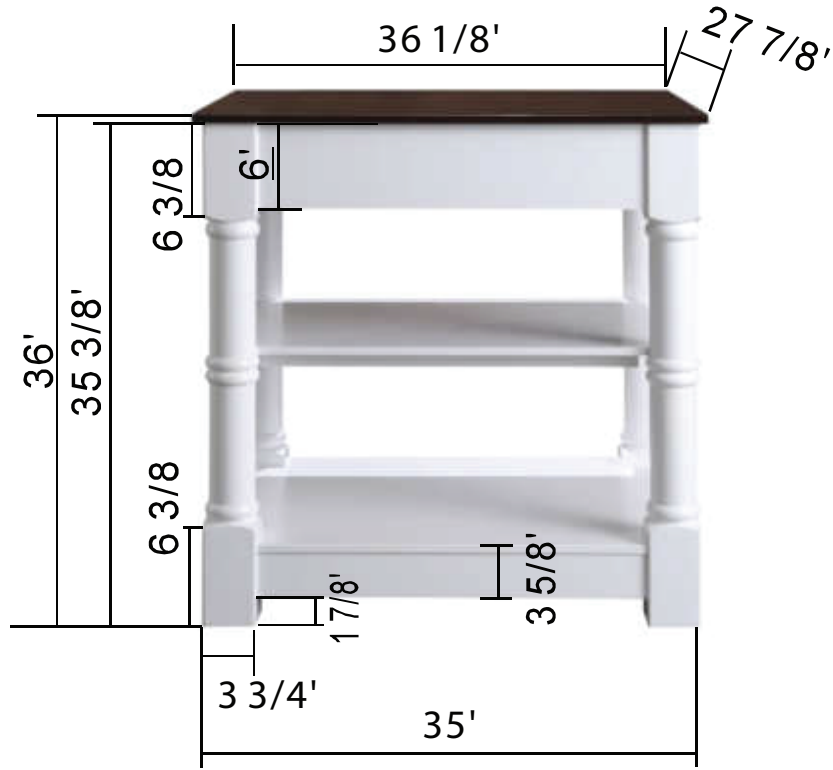

# KD03-36-W

Monterey 36" Kitchen Island

DESIGN  
ELEMENT

CONTACT SUPPORT

Email: [CS@designelementusa.com](mailto:CS@designelementusa.com)

Phone: TOLL-FREE 888-487-4488 (9AM-5PM PST | MONDAY TO FRIDAY)

8715 Boston Place, Rancho Cucamonga CA, 91730