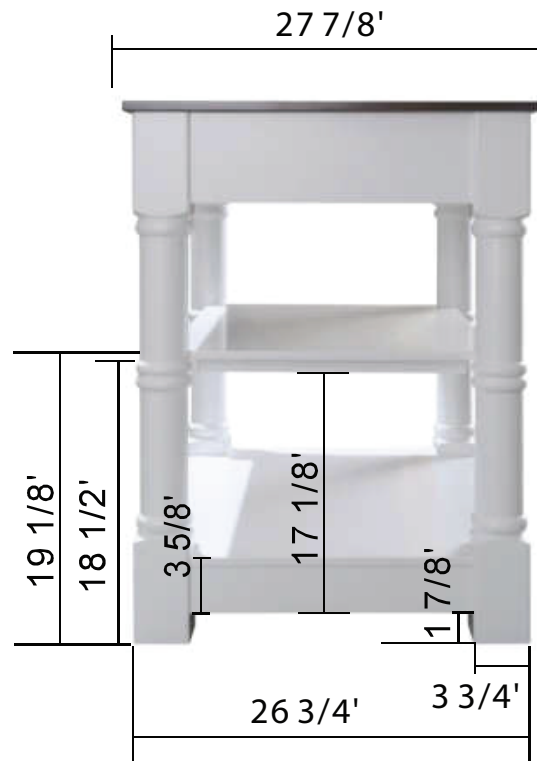

# KD03-36-W

Monterey 36" Kitchen Island

DESIGN  
ELEMENT

CONTACT SUPPORT

Email: [CS@designelementusa.com](mailto:CS@designelementusa.com)

Phone: TOLL-FREE 888-487-4488 (9AM-5PM PST | MONDAY TO FRIDAY)

8715 Boston Place, Rancho Cucamonga CA, 91730