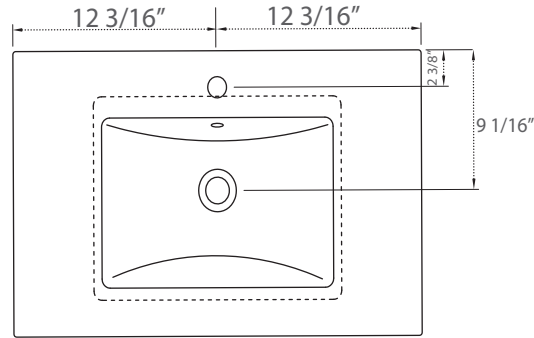

SPECIFICATION

SKU CODE:

S01-24-GY

COLLECTION: Mason

DIMENSIONS: W 24 1/2" | D 18 1/2" | H 34"

PRODUCT OVERVIEW

- Solid hardwood cabinet
- Gray Finish
- Soft closing cabinet drawers
- Three Drawers
- Satin Brass Hardware