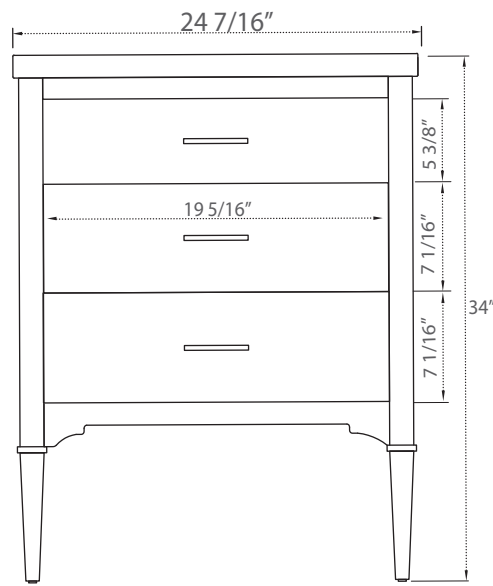

SPECIFICATION

SKU CODE:

S01-24-GY

COLLECTION: Mason

DIMENSIONS: W 24 1/2" | D 18 1/2" | H 34"

PRODUCT OVERVIEW

- Solid hardwood cabinet
- Gray Finish
- Soft closing cabinet drawers
- Three Drawers
- Satin Brass Hardware