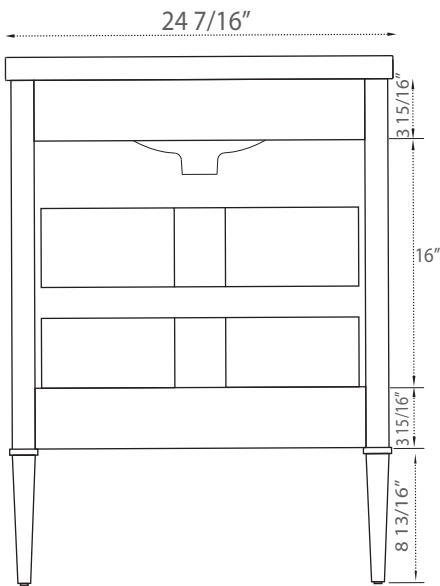

SPECIFICATION

SKU CODE:

S01-24-GY

COLLECTION: Mason

DIMENSIONS: W 24 1/2" | D 18 1/2" | H 34"

PRODUCT OVERVIEW

- Solid hardwood cabinet
- Gray Finish
- Soft closing cabinet drawers
- Three Drawers
- Satin Brass Hardware