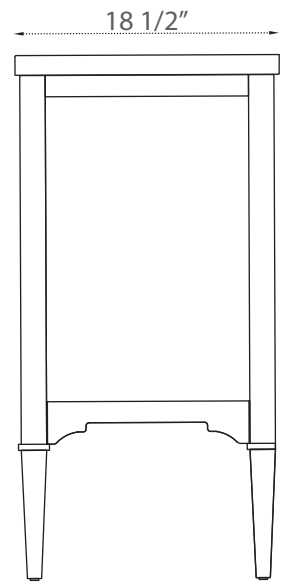

SPECIFICATION

SKU CODE:

S01-24-GY

COLLECTION: Mason

DIMENSIONS: W 24 1/2" | D 18 1/2" | H 34"

PRODUCT OVERVIEW

- Solid hardwood cabinet
- Gray Finish
- Soft closing cabinet drawers
- Three Drawers
- Satin Brass Hardware